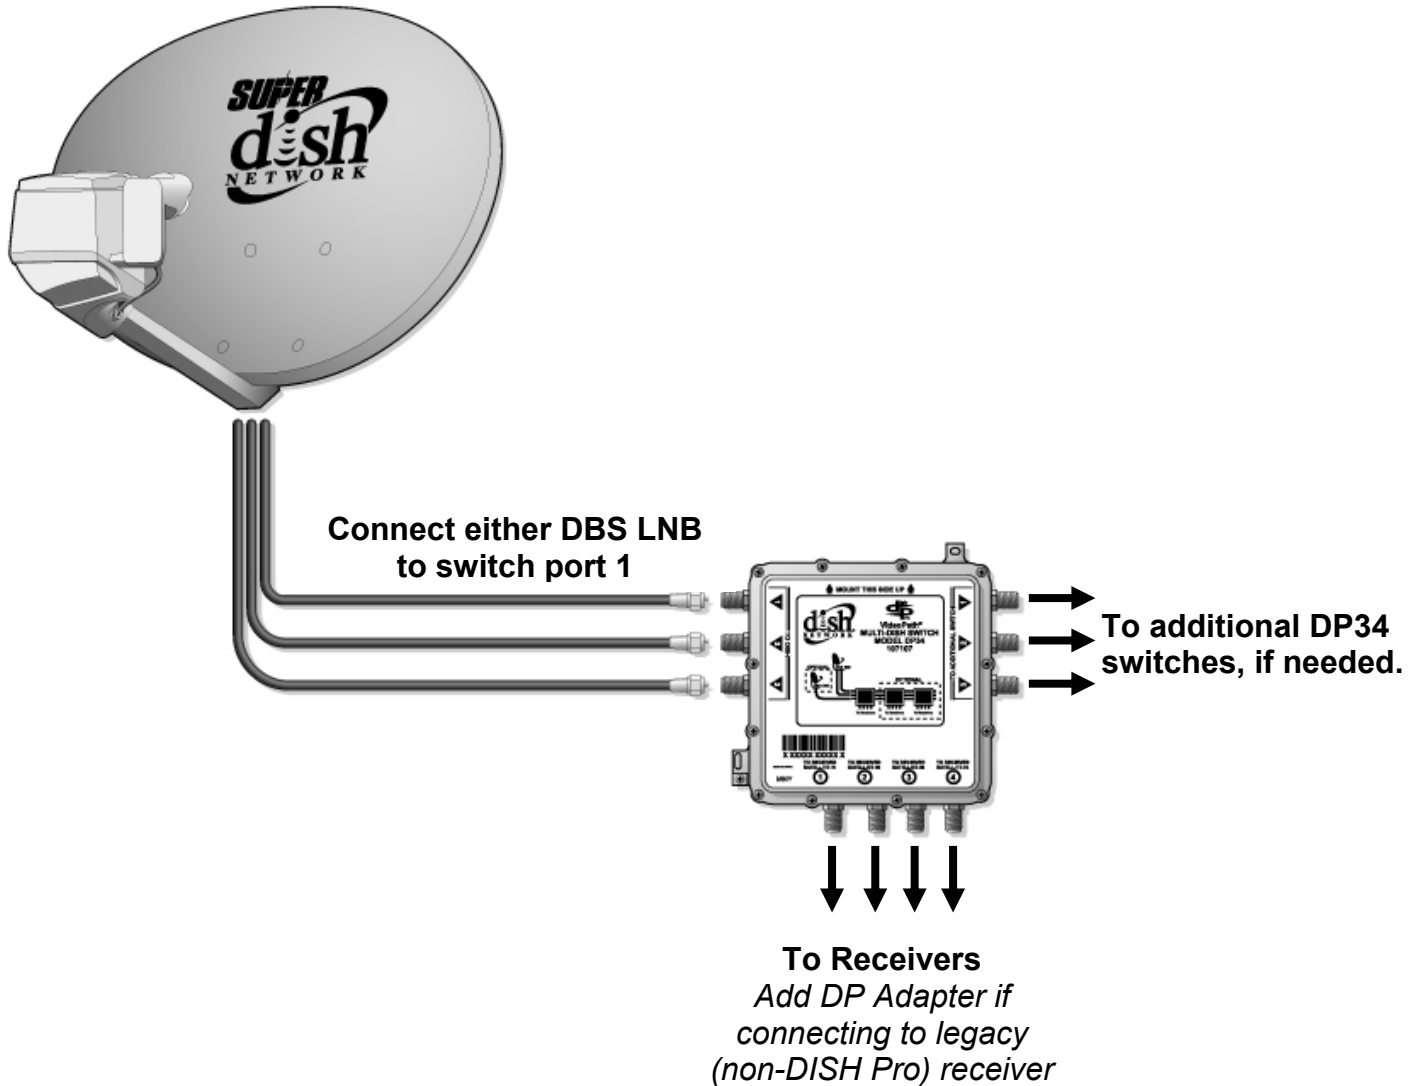

GENERIC SUPERDISH INSTALLATION with DP34 Switch

Please refer to the SuperDISH Installation Instructions for more details.